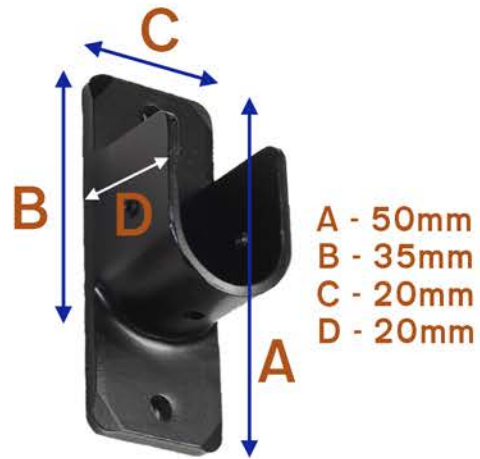

This curtain pole 'Café Rod' has a diameter of **12mm**

12mm curtain pole available with or without the Royal Button

Closed Loop Bracket

Recess Bracket

Curtain Ring

Royal Buttons