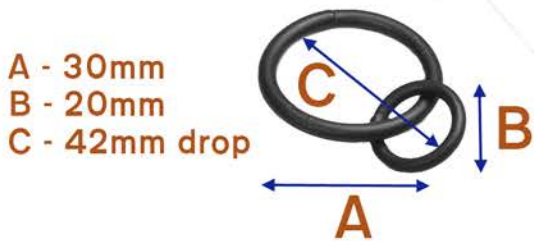

This curtain pole 'Café Rod' has a diameter of **12mm**

12mm curtain pole available with or without the Royal Button

Closed Loop Bracket

Recess Bracket

Curtain Ring

Royal Buttons