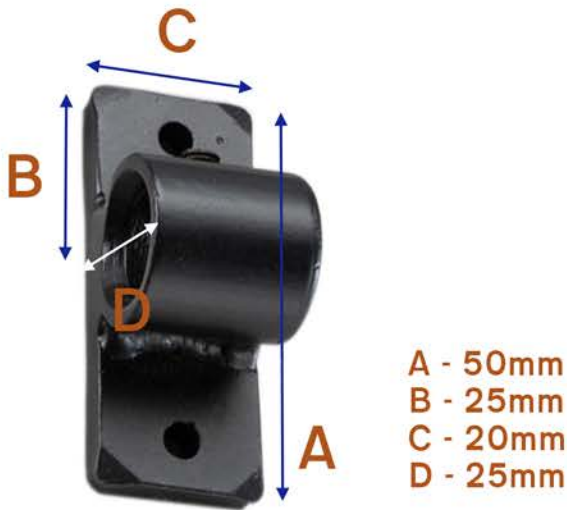

This curtain pole 'Café Rod' has a diameter of **12mm**

12mm curtain pole available with or without the Royal Button

Closed Loop Bracket

Recess Bracket

Curtain Ring

Royal Buttons