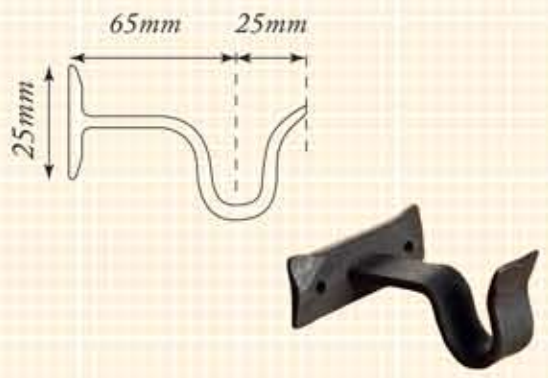

20mm Curtain Pole Brackets and Finials

Pole bracket

Note: Projection of 65mm from wall is fixed, all other dimensions approximate due to nature of handcrafted ironwork.

Centre bracket

Note: Projection of 65mm from wall is fixed, all other dimensions approximate due to nature of handcrafted ironwork.

Ceiling bracket

Note: Ceiling drop can be made to a bespoke measurement, just ask and we will be happy to help.

Recess bracket

Rings

Cannon ball finial

Thumper finial

Button finial

Honey Dipper finial

Ram's Horn finial

Ball and Twisted Cage finial