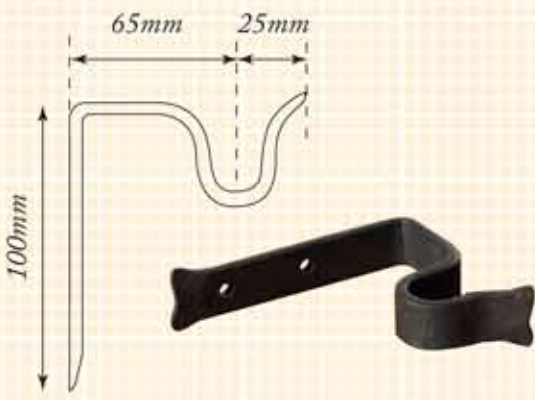

20mm Curtain Pole Brackets and Finials

Pole bracket

Note: Projection of 65mm from wall is fixed, all other dimensions approximate due to nature of handcrafted ironwork.

Centre bracket

Note: Projection of 65mm from wall is fixed, all other dimensions approximate due to nature of handcrafted ironwork.

Ceiling bracket

Note: Ceiling drop can be made to a bespoke measurement, just ask and we will be happy to help.

Recess bracket

Rings

Cannon ball finial

Thumper finial

Button finial

Honey Dipper finial

Ram's Horn finial

Ball and Twisted Cage finial