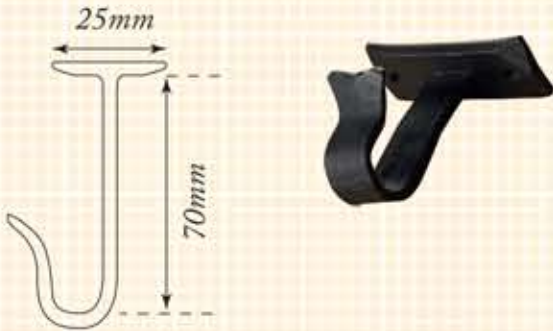

20mm Curtain Pole Brackets and Finials

Pole bracket

Note: Projection of 65mm from wall is fixed, all other dimensions approximate due to nature of handcrafted ironwork.

Centre bracket

Note: Projection of 65mm from wall is fixed, all other dimensions approximate due to nature of handcrafted ironwork.

Ceiling bracket

Note: Ceiling drop can be made to a bespoke measurement, just ask and we will be happy to help.

Recess bracket

Rings

Cannon ball finial

Thumper finial

Button finial

Honey Dipper finial

Ram's Horn finial

Ball and Twisted Cage finial