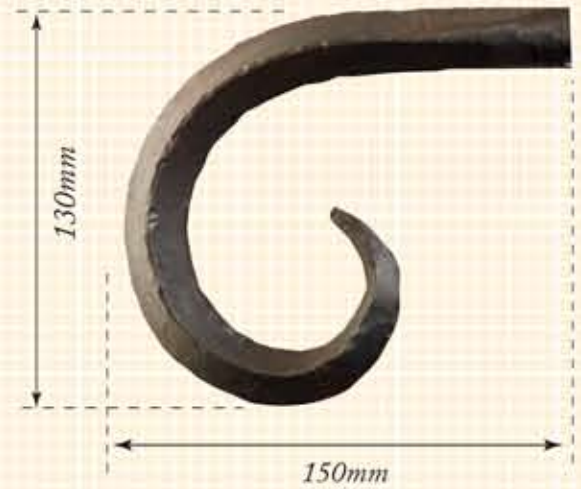

20mm Curtain Pole Brackets and Finials

Pole bracket

Note: Projection of 65mm from wall is fixed, all other dimensions approximate due to nature of handcrafted ironwork.

Centre bracket

Note: Projection of 65mm from wall is fixed, all other dimensions approximate due to nature of handcrafted ironwork.

Ceiling bracket

Note: Ceiling drop can be made to a bespoke measurement, just ask and we will be happy to help.

Recess bracket

Rings

Cannon ball finial

Thumper finial

Button finial

Honey Dipper finial

Ram's Horn finial

Ball and Twisted Cage finial