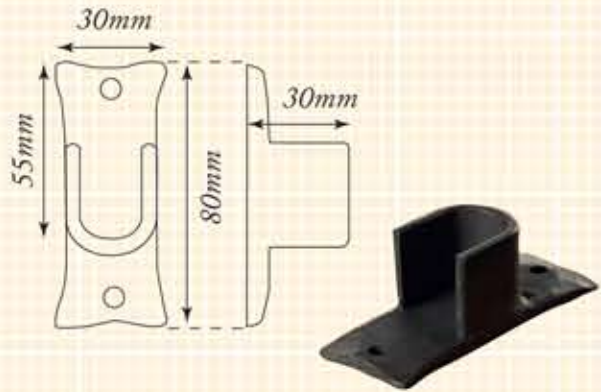

20mm Curtain Pole Brackets and Finials

Pole bracket

Note: Projection of 65mm from wall is fixed, all other dimensions approximate due to nature of handcrafted ironwork.

Centre bracket

Note: Projection of 65mm from wall is fixed, all other dimensions approximate due to nature of handcrafted ironwork.

Ceiling bracket

Note: Ceiling drop can be made to a bespoke measurement, just ask and we will be happy to help.

Recess bracket

Rings

Cannon ball finial

Thumper finial

Button finial

Honey Dipper finial