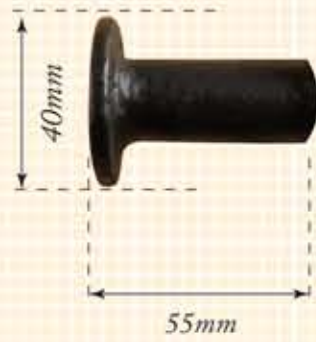

20mm Curtain Pole Brackets and Finials

Pole bracket

Note: Projection of 65mm from wall is fixed, all other dimensions approximate due to nature of handcrafted ironwork.

Centre bracket

Note: Projection of 65mm from wall is fixed, all other dimensions approximate due to nature of handcrafted ironwork.

Ceiling bracket

Note: Ceiling drop can be made to a bespoke measurement, just ask and we will be happy to help.

Recess bracket

Rings

Cannon ball finial

Thumper finial

Button finial

Honey Dipper finial

Ram's Horn finial

Ball and Twisted Cage finial