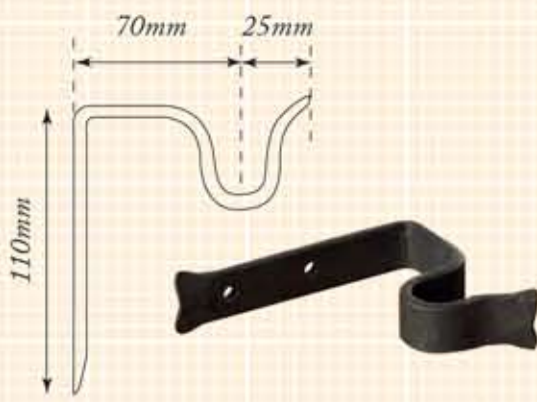

25mm Curtain Pole Brackets and Finials

Pole bracket

Centre bracket

Ceiling bracket

Recess bracket

Rings

Cannonball finial

Grand Cannonball finial

Button finial

Cannonball Stack finial

Ram's Horn finial

Ball and Twisted Cage finial