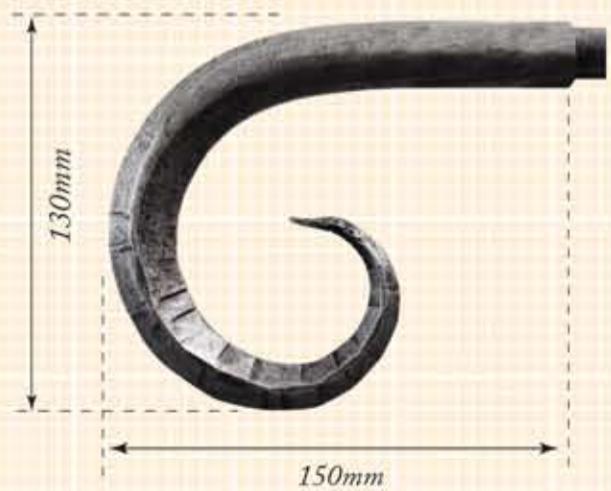

25mm Curtain Pole Brackets and Finials

Pole bracket

Centre bracket

Ceiling bracket

Recess bracket

Rings

Cannonball finial

Grand Cannonball finial

Button finial

Cannonball Stack finial

Ram's Horn finial

Ball and Twisted Cage finial