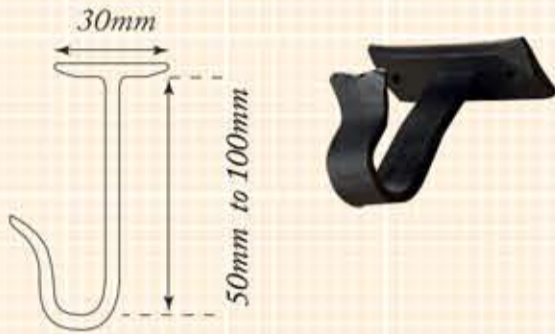

25mm Curtain Pole Brackets and Finials

Pole bracket

Centre bracket

Ceiling bracket

Recess bracket

Rings

Cannonball finial

Grand Cannonball finial

Button finial

Cannonball Stack finial

Ram's Horn finial

Ball and Twisted Cage finial