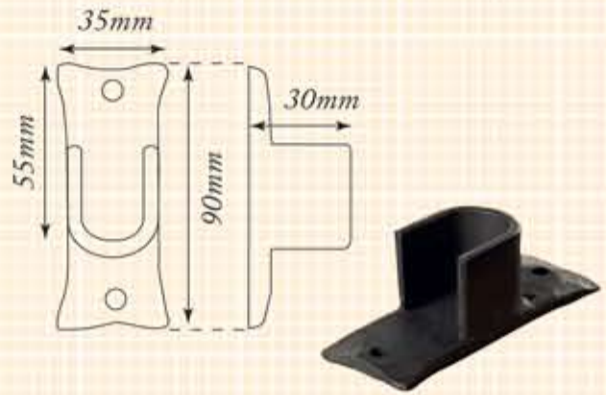

25mm Curtain Pole Brackets and Finials

Pole bracket

Centre bracket

Ceiling bracket

Recess bracket

Rings

Cannonball finial

Grand Cannonball finial

Button finial

Cannonball Stack finial

Ram's Horn finial

Ball and Twisted Cage finial